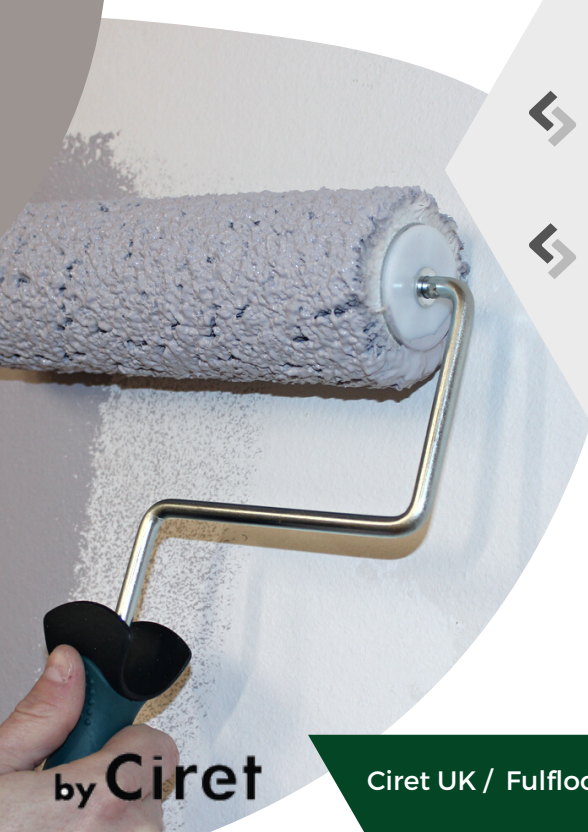

ROTA!

kana

masq

prep

by **Ciret Ltd.**

ROTA! FINISH

For a perfectly smooth finish

- ↳ Designed for a perfect ultra smooth finish on a smooth even surfaces
- ↳ Optimal paint loading and release for a even coverage
- ↳ No shape loss or linting
- ↳ Easy to clean and longer life

by **Ciret**

Features

- Designed for a perfect ultra smooth finish on smooth even surfaces
- Optimal paint loading and release for an even coverage
- No loss of fibre
- Long lasting life
- Easy cleaning